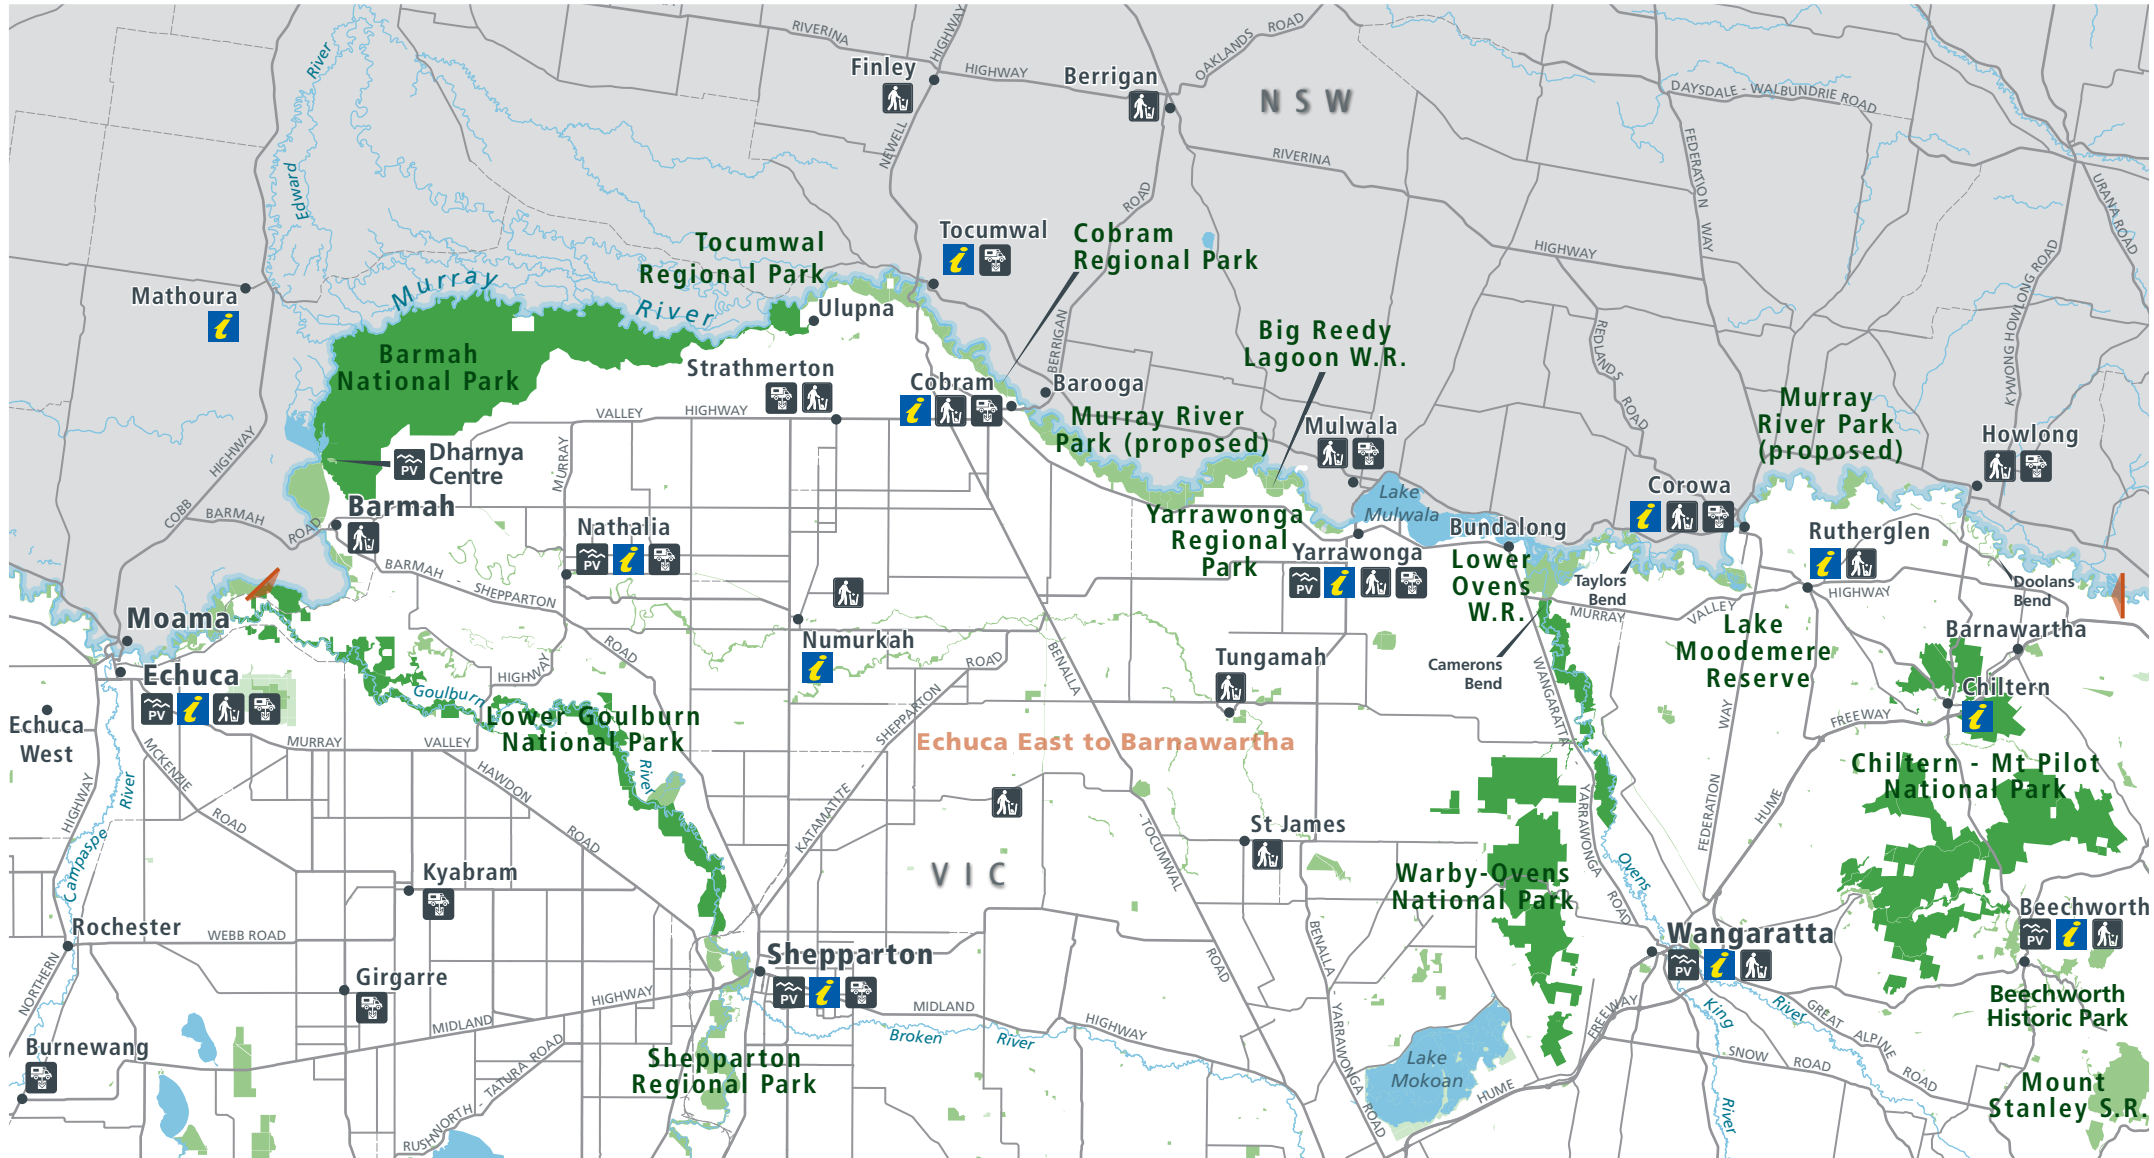

Murray River

Echuca East to Barnawartha

Parks Victoria office	Rubbish and recycling disposal locations	Sealed road	River / stream	Public land	Park / reserve	NSW
Visitor Information Centre	Sewage dump points	Unsealed road	Murray River	Lake / dam	National park	Boundaries of reach