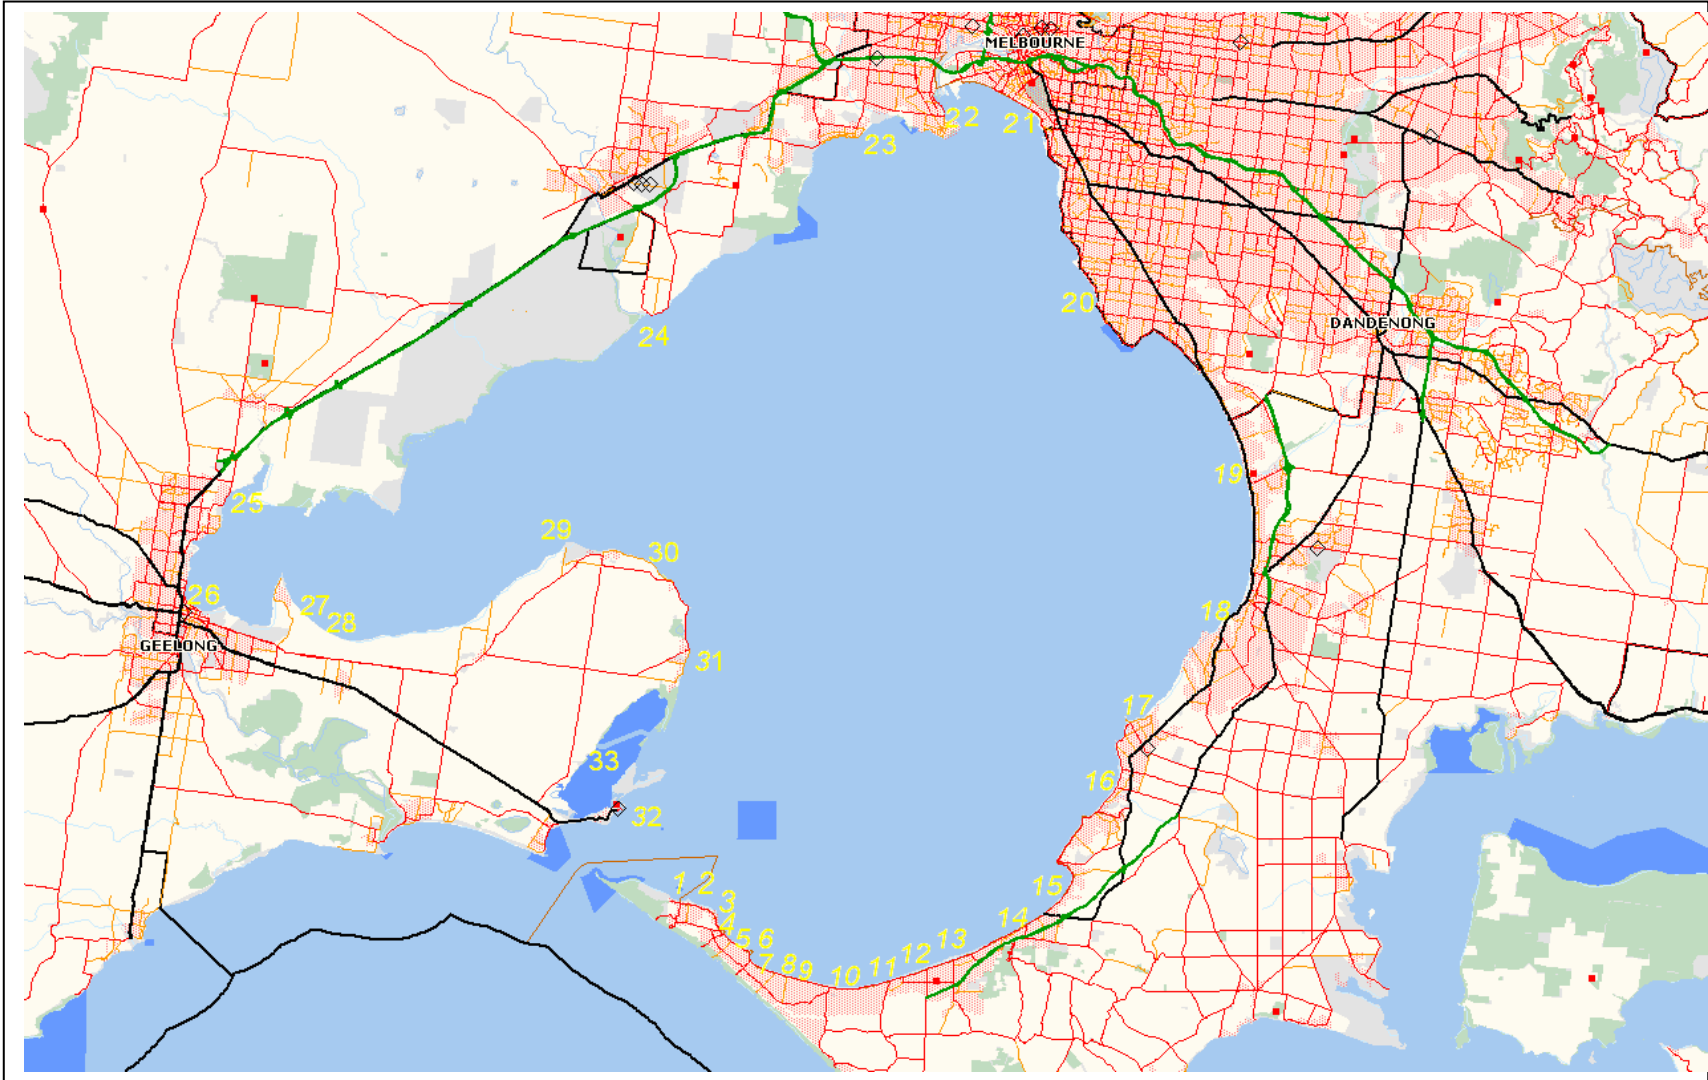

Guide to Port Phillip Mooring Grounds V1

*Healthy Parks
Healthy People*

<u>Key to Port Phillip Mooring Grounds</u>	
1. Portsea West	18. Daveys Bay
2. Portsea East	19. Patterson River
3. Collins Bay	20. Sandringham
4. Sorrento West	21. St Kilda
5. Sorrento East	22. Williamstown
6. Erlandsden East	23. Altona
7. Sullivans Bay	24. Werribee South
8. Blairgowrie	25. Limburners Lagoon/Corio
9. Tyrone	26. Eastern Geelong and Western Geelong
10. Rye	27. Bellarine/Leopold
11. Tootgarook	28. Leopold/Curlewis
12. Rosebud West	29. Clifton Springs
13. Rosebud	30. Grassy Point – Indented Head
14. Dromana	31. St Leonards
15. Safety Beach	32. Queenscliff and Queenscliff West
16. Mt Martha	33. Swan Bay
17. Mornington	