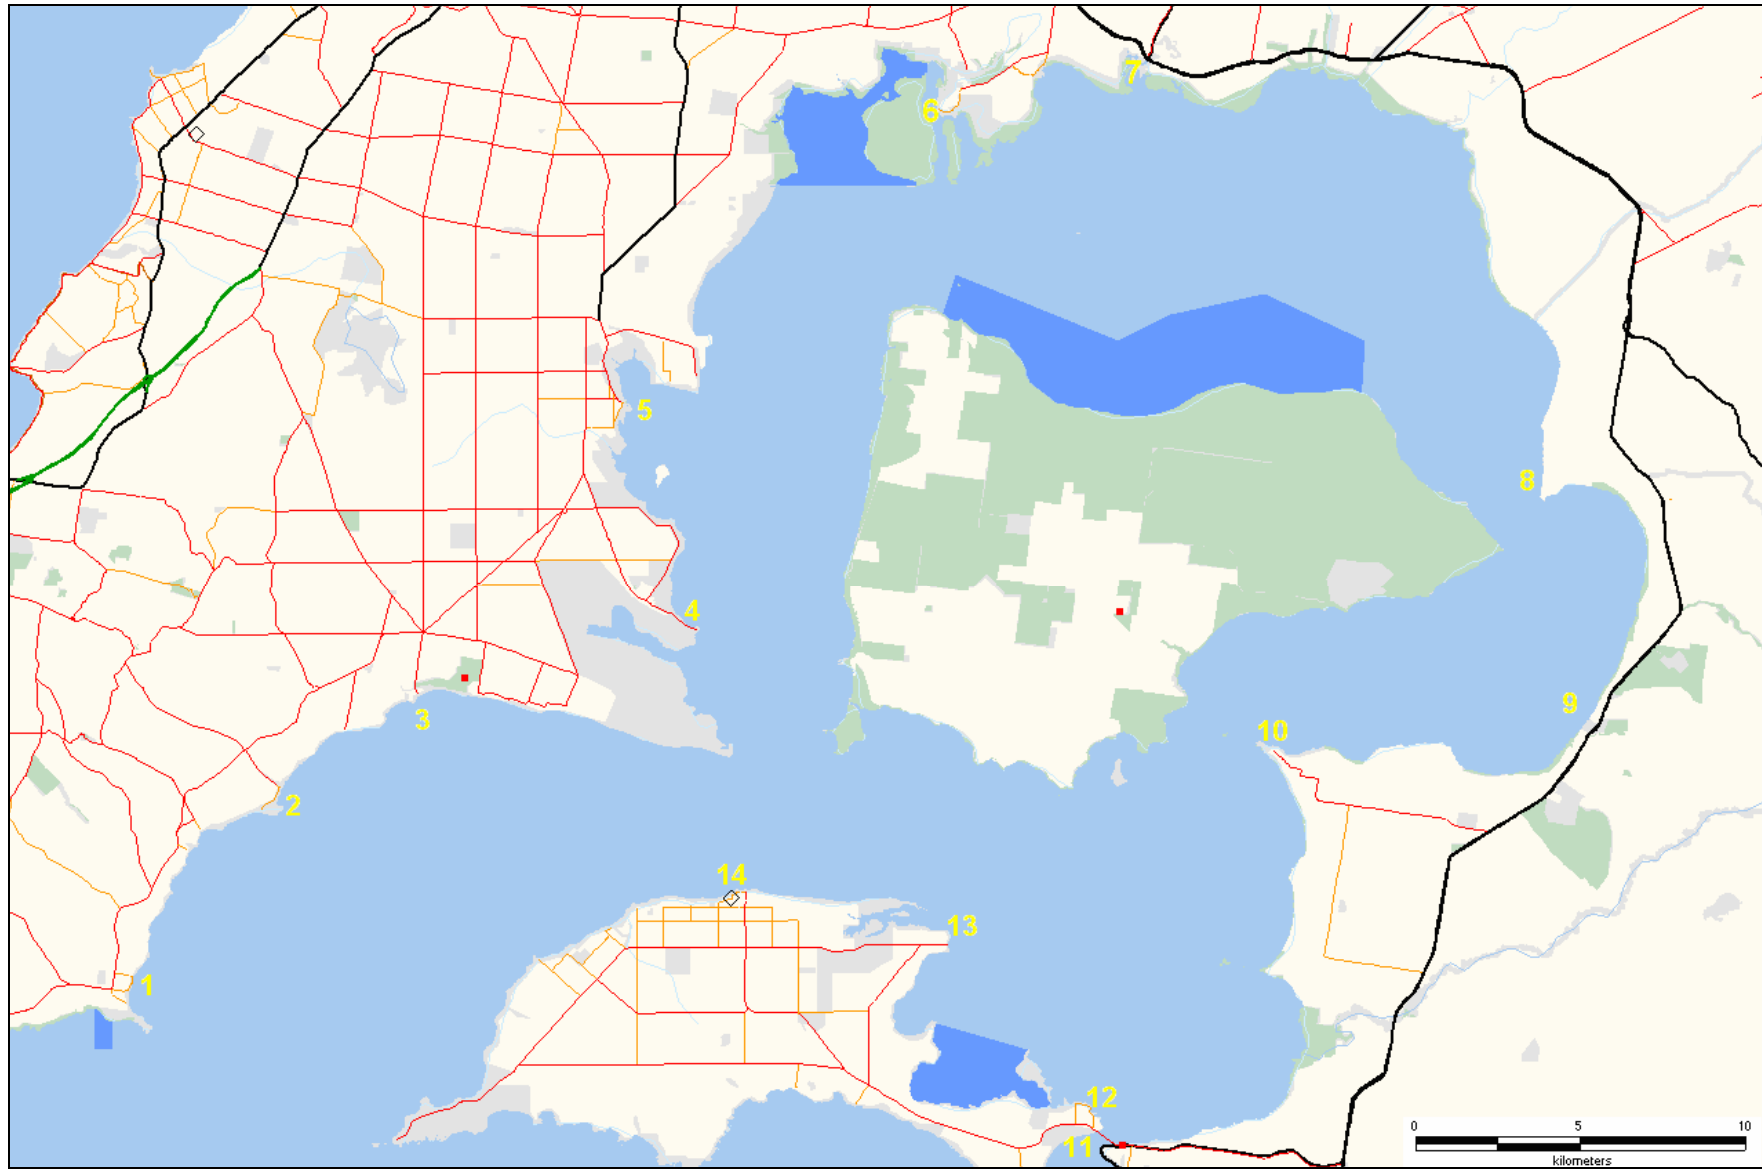

Guide to Western Port Mooring Grounds V1

Healthy Parks
Healthy People

<u>Key to Western Port Mooring Grounds</u>	
1. Flinders	8. Lang Lang
2. Point Leo	9. Grantville
3. Balnarring	10. Corinella
4. Stony Point	11. Cleeland Bight
5. Hastings	12. Newhaven
6. Warneet	13. Rhyll
7. Tooradin	14. Cowes