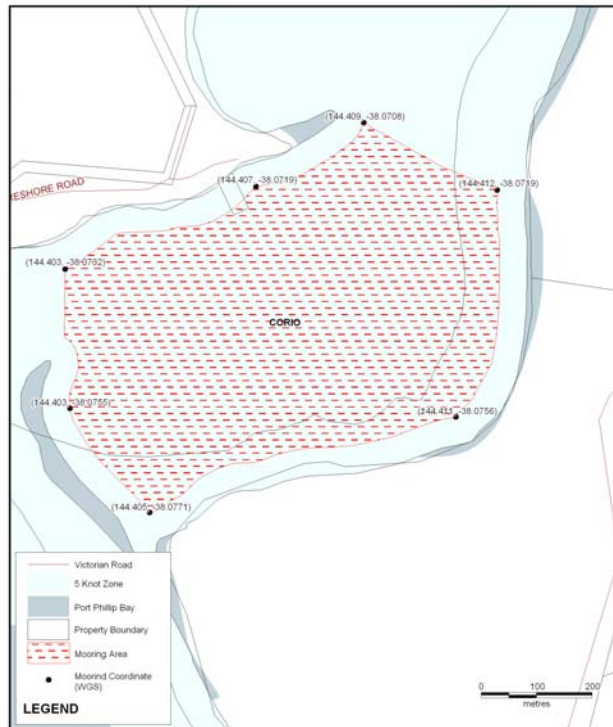

<b>Tender Arrangements</b>	Contact the Lagoon Boat Club for information on tender arrangements existing within this area.
<b>Access</b>	Access via vehicle is achieved from Foreshore Rd. Boat access via boat ramp on Avalon Rd.
<b>Contact:</b>	Contact the Lagoon Boat Club on (03) 5275 5583.

© Data supplied by Data Conversion and Mapping Services VIC  
 19 July 2004  
 Map 1 of 4

Map 32: Corio  
 Port Phillip Bay Mooring Areas

**Healthy Parks**  
 Healthy People

Map Produced using Parks Victoria's ParkView Mapping System

Date Produced: 20 June 2006

**GEOCENTRIC DATUM OF AUSTRALIA – (GDA94)**  
STATE DIGITAL MAPBASE USED WITH PERMISSION  
OF LAND VICTORIA,  
DEPARTMENT OF SUSTAINABILITY AND  
ENVIRONMENT.

This map supercedes all previous editions.