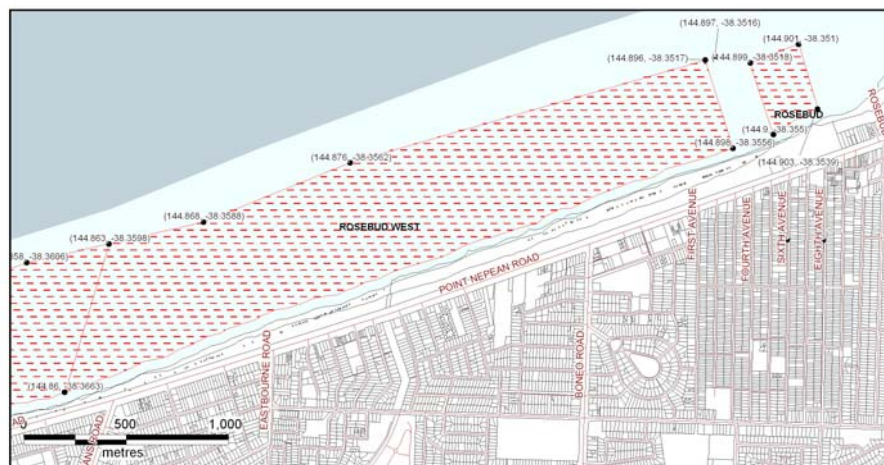

# Annual Mooring Ground Information Rosebud

<b>Mooring Location</b>	Rosebud
<b>Set Aside Name</b>	Rosebud Motor Boat Squadron
<b>Melways Reference</b>	Map 158 D12
<b>Boundaries</b>	Approximately from a line through Eight Ave to a line through Ninth Ave. Contact Rosebud Motor Boat Squadron for exact boundaries.
<b>Agent Managing</b>	Rosebud Motor Boat Squadron
<b>Status</b>	Contact the Rosebud Motor Boat Squadron
<b>Waiting List</b>	Contact the Rosebud Motor Boat Squadron
<b>Local Features</b>	Rosebud Motor Boat Squadron. Rosebud Yacht Club located to the West of the mooring ground.
<b>Public Moorings present</b>	NO
<b>Availability of Temporary Moorings</b>	Yes
<b>Weather Conditions</b>	Exposed to both N and W winds.
<b>Tackle Requirements</b>	<b>Buoys</b> : Identification buoys are to be attached to the mooring at all times and the site identification number must be clearly visible. Buoys can either be polystyrene or plastic foam filled (minimum of 300mm diameter to a maximum of 500mm). Alternatively a 200mm manufactured stick buoy will be accepted.
	<b>Chain</b> : As specified by works contractor.
	<b>Weights</b> : No concrete ground weights permitted.

<b>Tender Arrangements</b>	Tenders (that service larger vessels on swing moorings), that are moored in shallow water or at an approved non-berthing section of a public jetty, are required to show the identification of the registered vessel on the outside structure of the tender vessel.
<b>Access</b>	Parking available along Point Nepean Road, Boat Access via Burdett street boat ramp to the west of the mooring ground.
<b>Contact:</b>	Contact the Rosebud Motor Boat Squadron on (03) 5986 3355

Map 10: Rosebud & Rosebud West

Map 1 of 4

**Healthy Parks**  
Healthy People

Map Produced using Parks Victoria's ParkView  
Mapping System  
Date Produced: 20 June 2006

**GEOCENTRIC DATUM OF AUSTRALIA – (GDA94)**  
STATE DIGITAL MAPBASE USED WITH PERMISSION  
OF LAND VICTORIA,  
DEPARTMENT OF SUSTAINABILITY AND  
ENVIRONMENT.