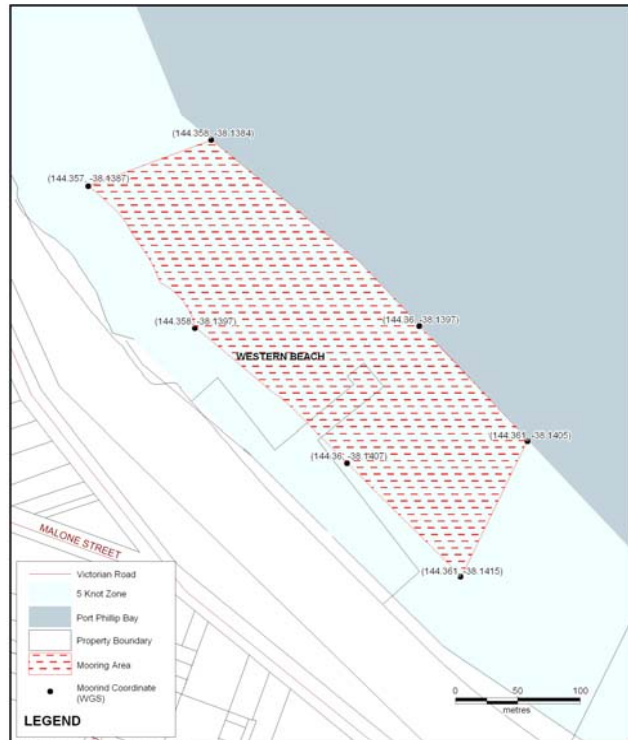

Tender Arrangements	Require own tender
Access	Lower Western Beach Road
Contact:	Western Beach Motor Boat Club Ph (03) 5221 5477

© Data: MapInfo Data Connection: Mooring Mooring WGS
19 July 2004

Map 31: Western Beach

Port Phillip Bay Mooring Areas

Map 1 of 4